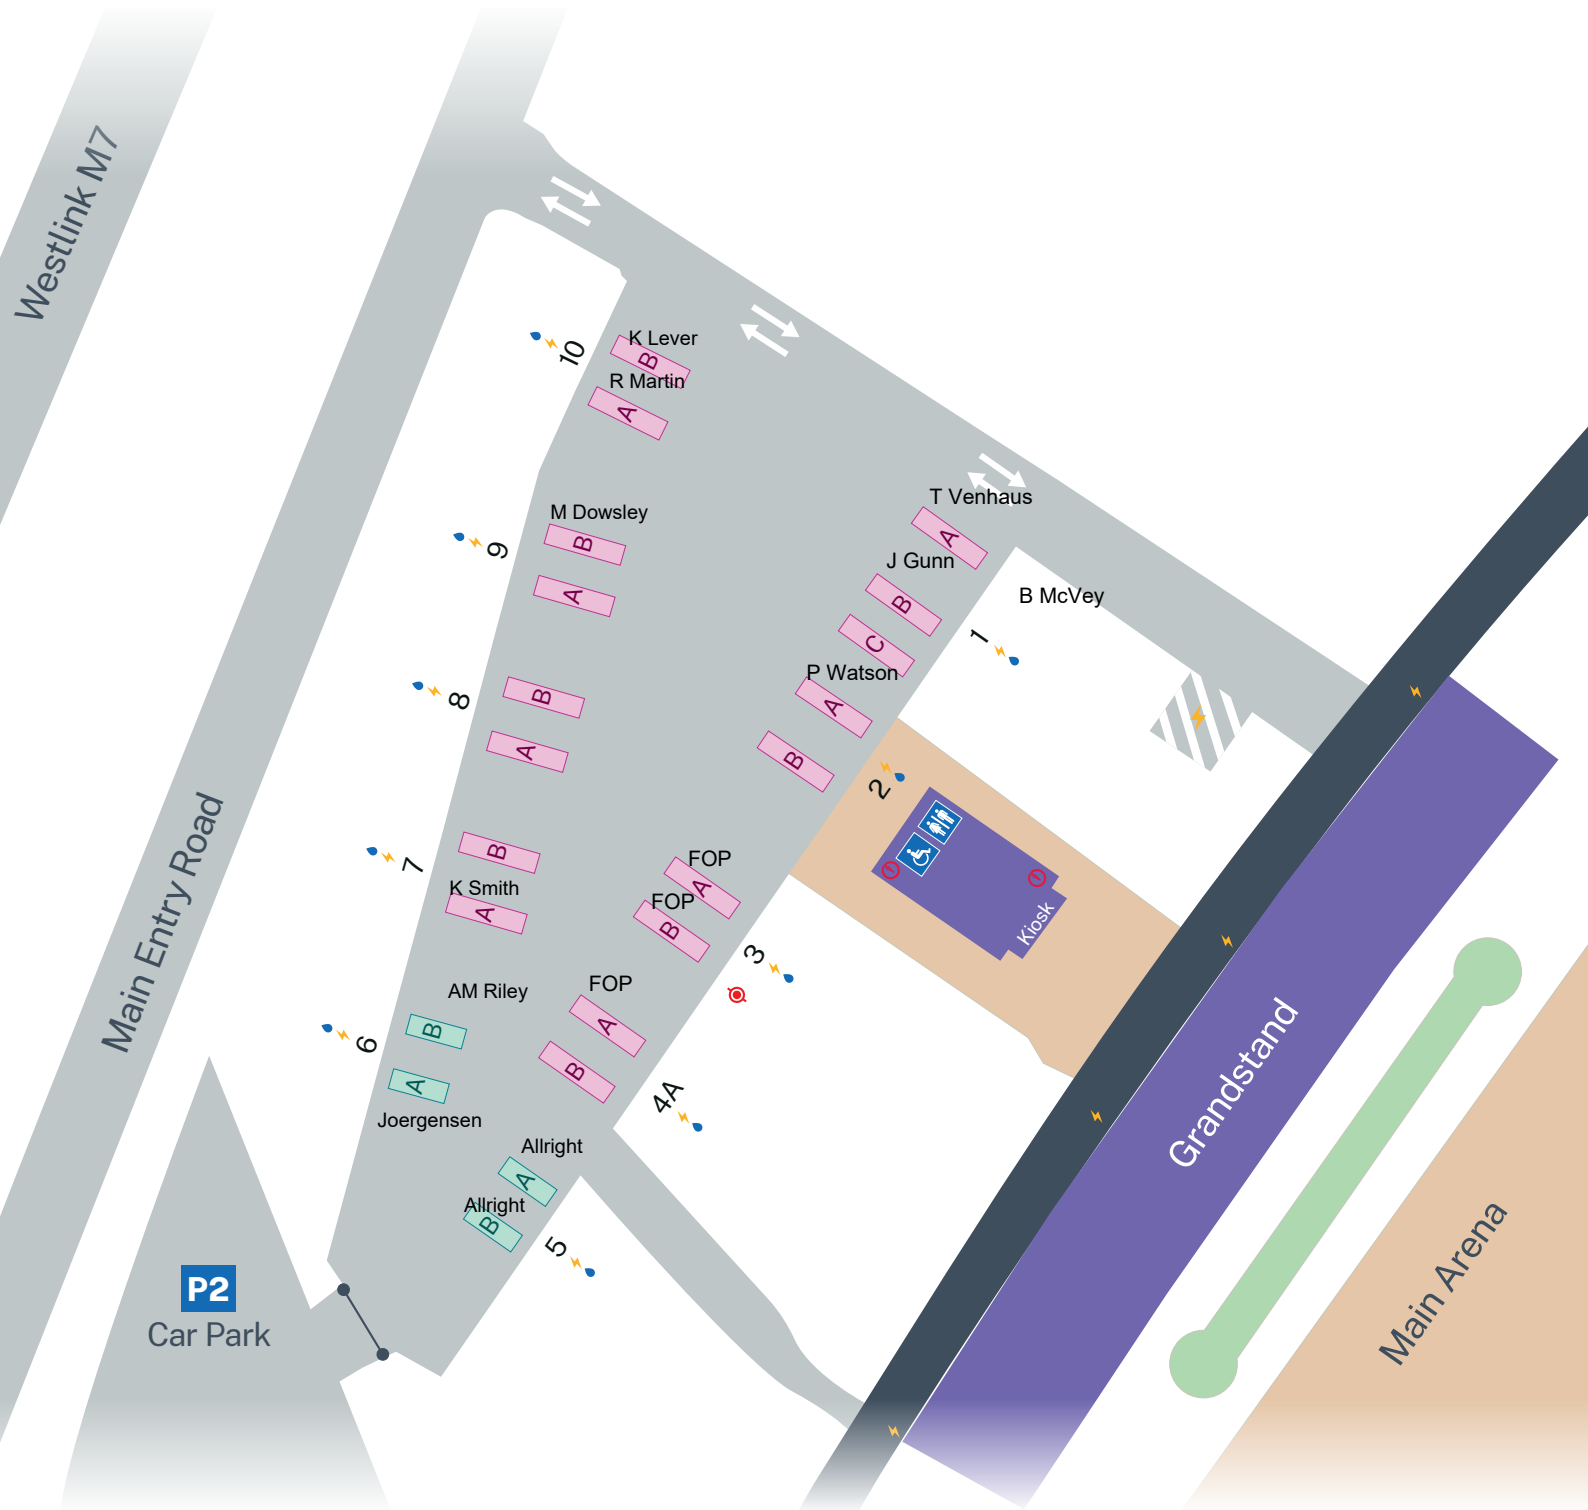

## P3 - Camping Map

Small Space  
7-11m

Medium Space  
12-15m

Power

Water

Fire Hose

Fire Hydrant

Amenities