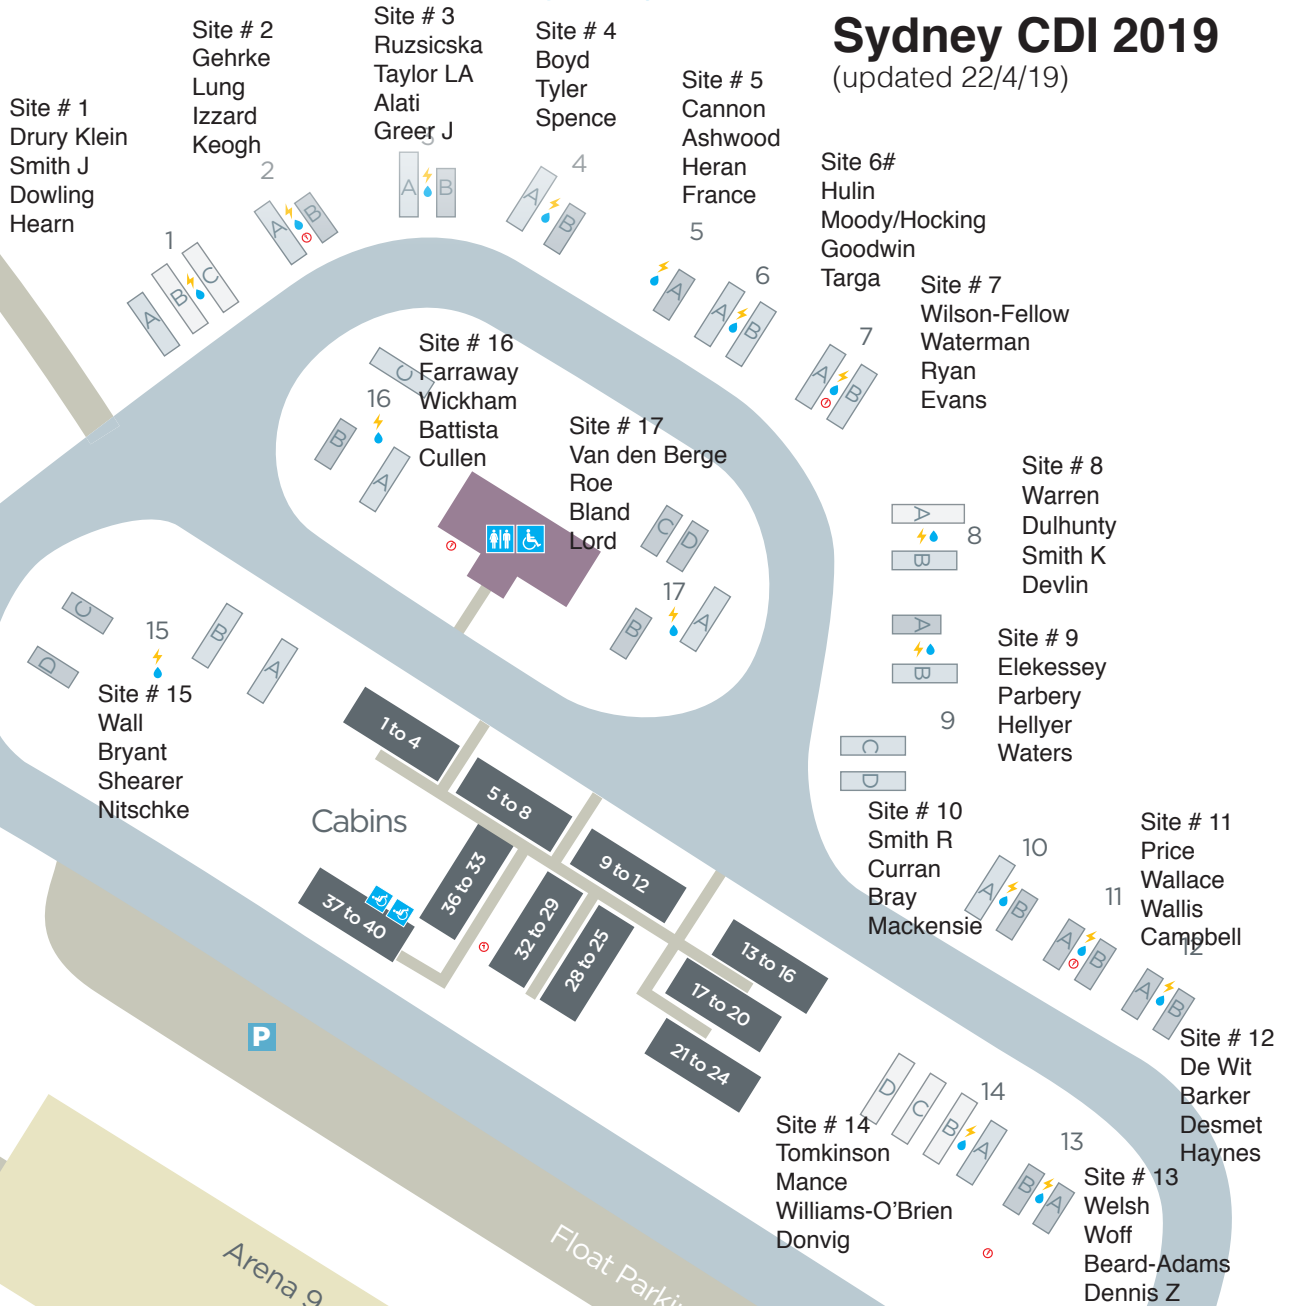

# SYDNEY INTERNATIONAL EQUESTRIAN CENTRE

## South Truck Park - Camping Layout

### Sydney CDI 2019

(updated 22/4/19)

Please park only in your designated camp site unless authorised by the Organisers.  
 Space is tight and all cars should be parked in the float parking area and not in the camping area  
 All floats not used for camping to be parked where designated on this map.