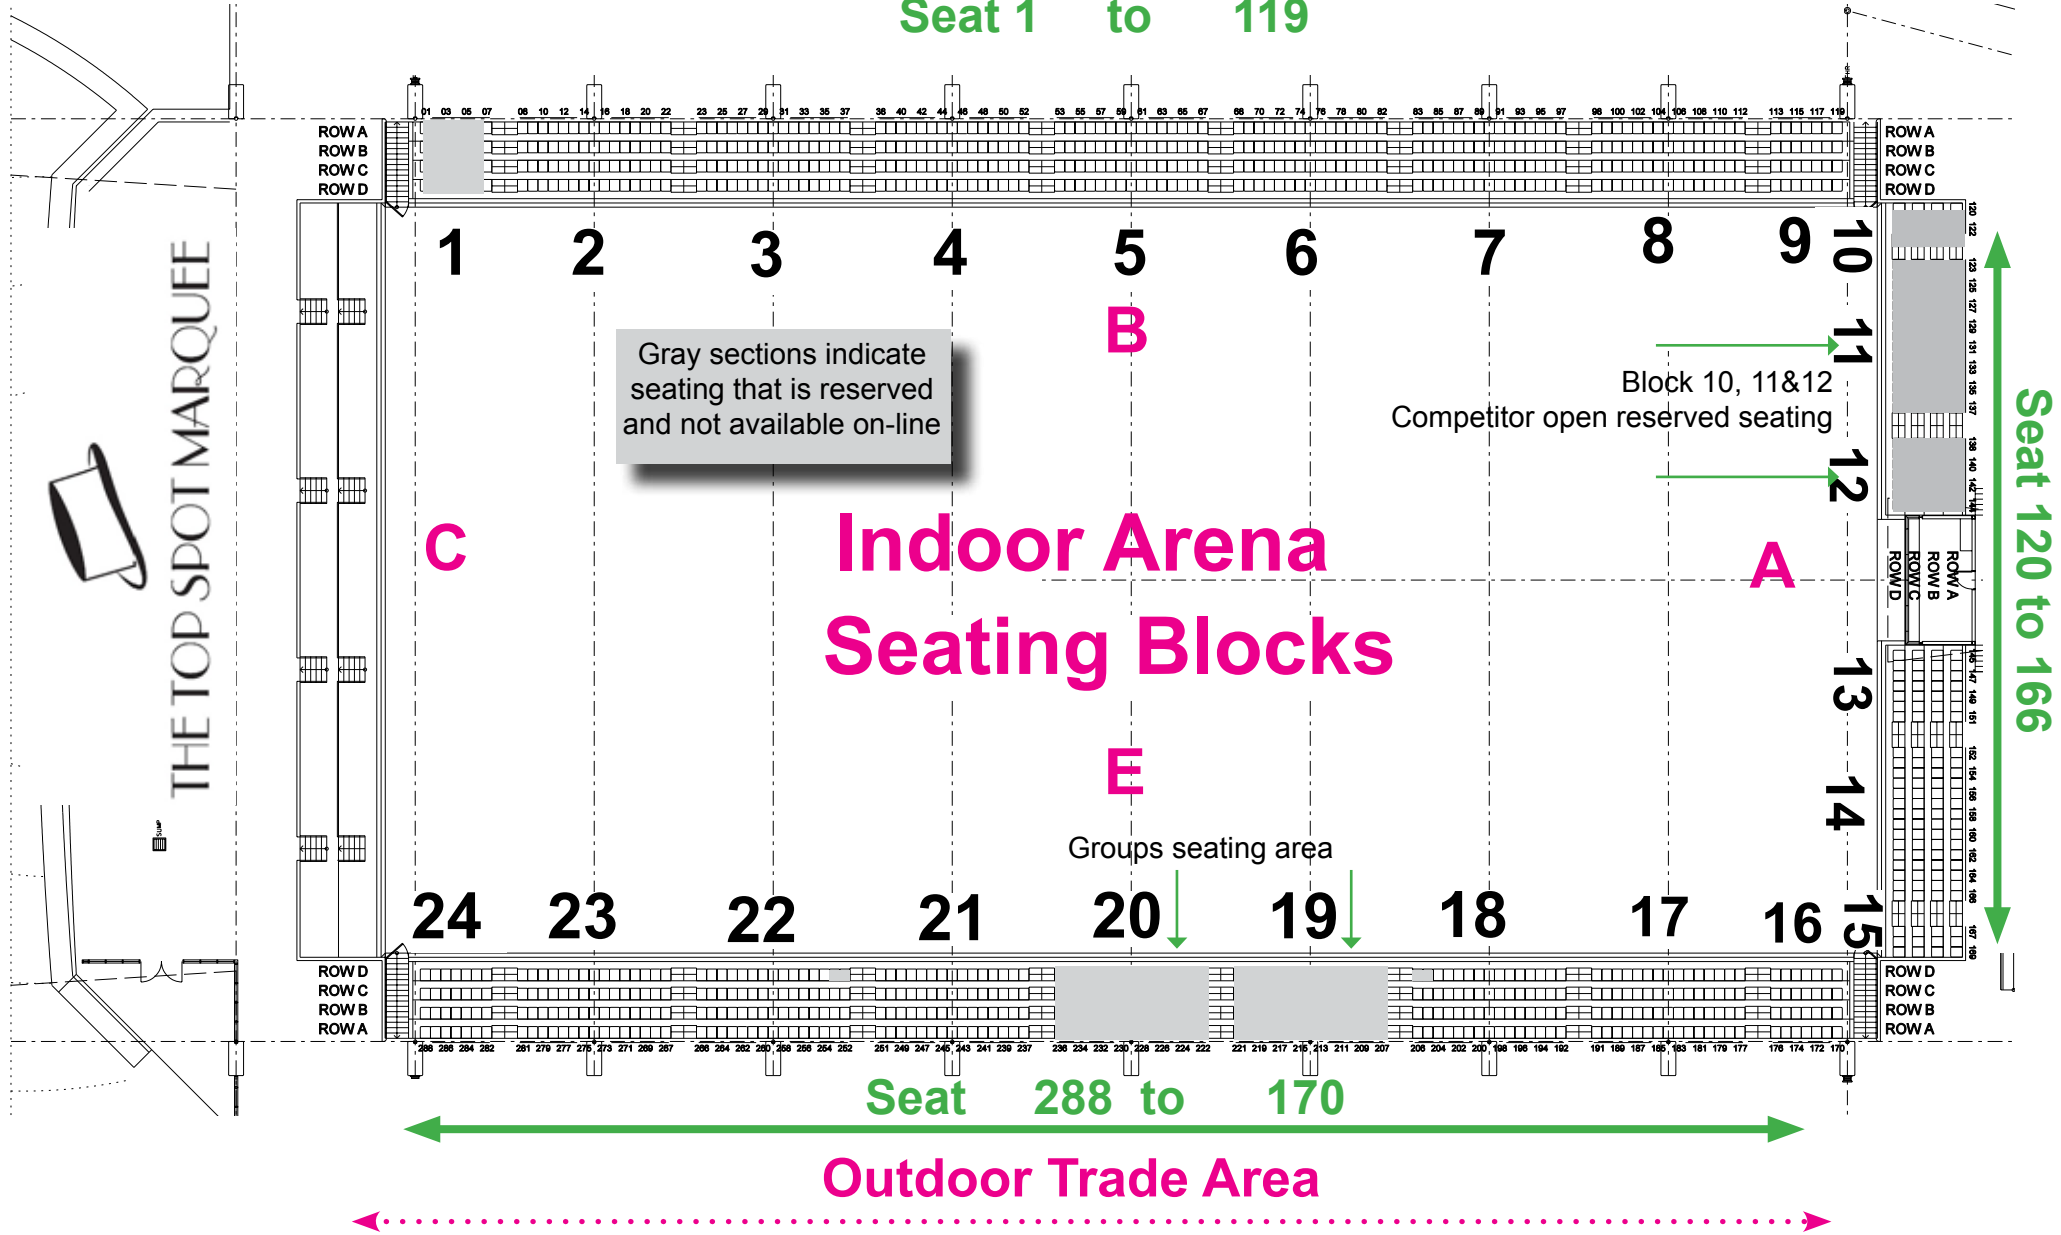

**Office**

# 2020 Sydney CDI

Main indoor Entrance

**Seat 120 to 166**

Gray sections indicate seating that is reserved and not available on-line

## Indoor Arena Seating Blocks

**Outdoor Trade Area**